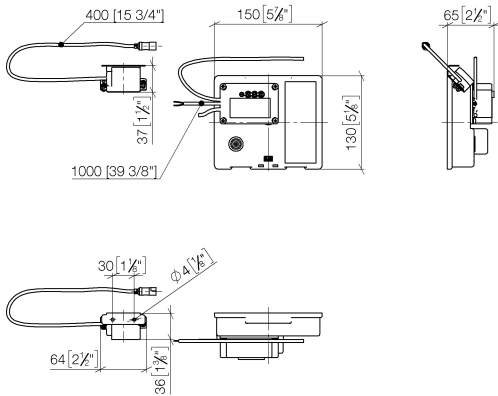

Required miscellaneous

eSET Touchfree Basin mixer without temperature setting for combining with wall-mounted fittings -

- min. recess depth 90 mm
- max. recess depth 125 mm

35 743 970 90

Required miscellaneous

eSET Touchfree Basin mixer without temperature setting for combining with free-standing fittings -

35 742 970 90

Recommended miscellaneous

Extension for Touchfree 500 mm - 12 765 970 90

SYMETRICS eSET Touchfree Basin mixer without pop-up waste without temperature setting - Chrome

ST 010 205 4080
mm [inches]

Certificates

LGA_29120.	WRAS_1906116.	IAPMO_EGS.	CE000001_eSet_Tou chfree_20171206_D E_signed.	CE000002_eSet_Tou chfree_20171206_E N_signed.
LGA_29119.				

SYMETRICS eSET Touchfree Basin mixer without pop-up waste without temperature setting - Chrome

SYMETRICS eSET Touchfree Basin mixer without pop-up waste without temperature setting - Chrome

ST 010 205 4980

- 185mm projection
- fixed spout
- circular, air-enriched flow
- hole diameter 37 mm
- rosette 60 x 60 mm
- 1/2" connection
- plug-link mounting
- max. flow 7 l/min
- lead-free
- WRAS 1904065