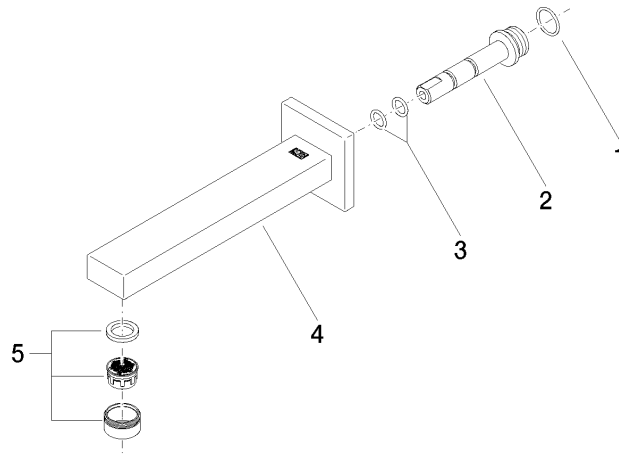

SYMETRICS eSET Touchfree Basin mixer without pop-up waste without temperature setting - Chrome

ST 010 205 4980

- 185mm projection
- fixed spout
- circular, air-enriched flow
- hole diameter 37 mm
- rosette 60 x 60 mm
- 1/2" connection
- plug-link mounting
- max. flow 7 l/min
- lead-free
- WRAS 1904065

SYMETRICS eSET Touchfree Basin mixer without pop-up waste without temperature setting - Chrome

ST 010 205 4980

SYMETRICS eSET Touchfree Basin mixer without pop-up waste without temperature setting - Chrome

ST 010 205 4080
mm [inches]

Flow rate chart

Certificates

LGA_18592.

WRAS_1904065.

SYMETRICS eSET Touchfree Basin mixer without pop-up waste without temperature setting - Chrome

ST 010 205 4980

Spare parts list

No.	Item Number	Name	Quantity used	Delivery time
1	09 14 10 053 90	seal	1	2
2	09 24 04 135 90	nipple	1	2
3	09 14 10 008 90	seal	2	2
4	90 11 68 004 00-00	spout	1	10
5	90 23 01 029 02-00	aerator	1	10